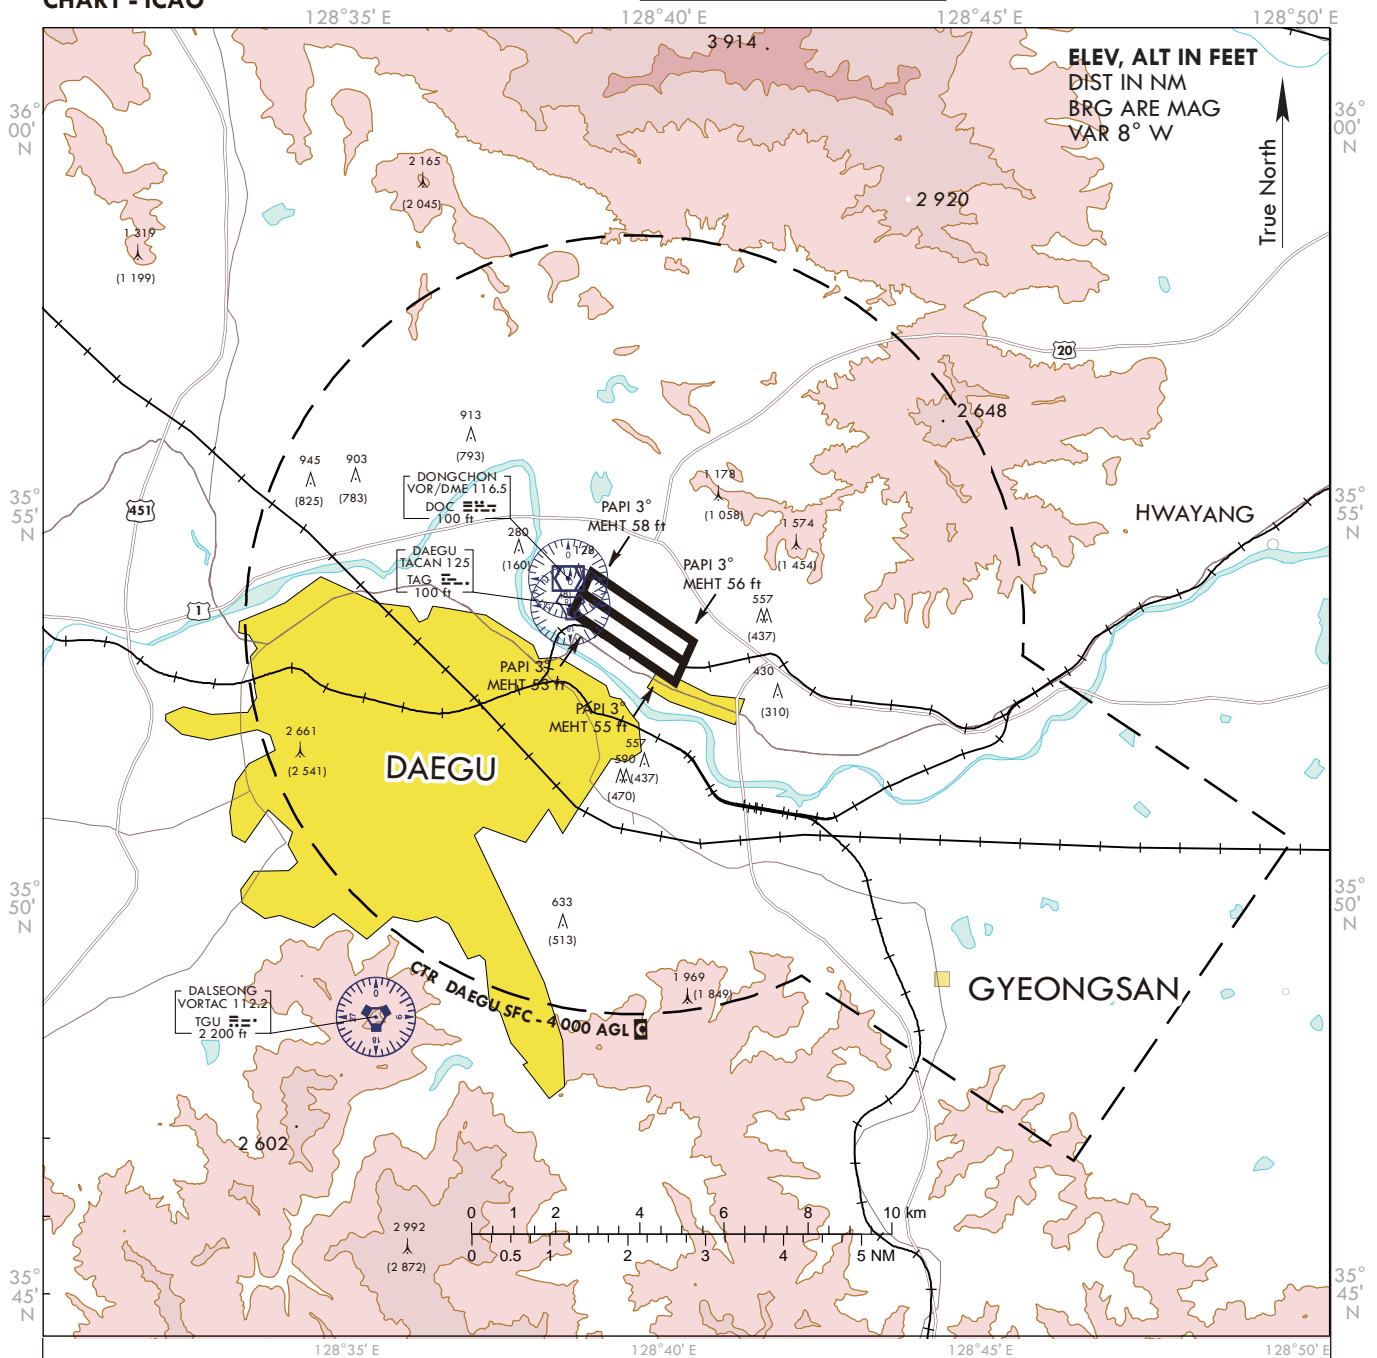

**VISUAL
APPROACH
CHART - ICAO**

AD ELEV: 120 ft
HEIGHTS RELATED
TO AD ELEV

DAEGU	APP	135.9	230.3
	DEP	135.9	230.3
	TWR	126.2	236.6

DAEGU/Daegu

ATS airspace : Class C(Refer to ENR 2.1-10)

LEGEND	
●	SPOT ELEVATION
F ●	MARINE LIGHT(FIXED)
▲	OBSTACLES

ELEVATIONS 984
HEIGHTS (864)

Change : Page control.